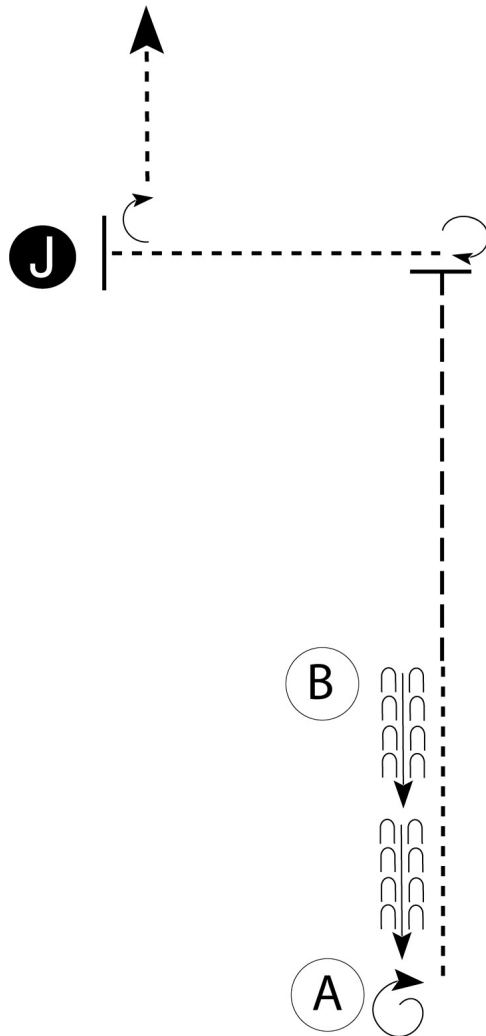

# Montana State 4-H Horse Patterns

## Showmanship (14 & Over)

Show Date:

www.HorseShowPatterns.com

www.HorseShowPatterns.com

Be ready at B.

1. When acknowledged, back to A.
2. Perform a 360 degree turn.
3. Walk to B.
4. Trot until even with judge and stop.
5. Perform a 270 degree turn.
6. Walk to judge, stop and set up for inspection.
7. When dismissed, perform a 90 degree turn.
8. Walk straight away from judge.

Walk	-----
Trot	- - - - -
Back	←
Marker	ⓑ
Judge	ⓐ

Follow the instructions of your ring steward.

[S/3-65]

**Pattern Provided by:**

*Montana 4-H State Horse Committee*